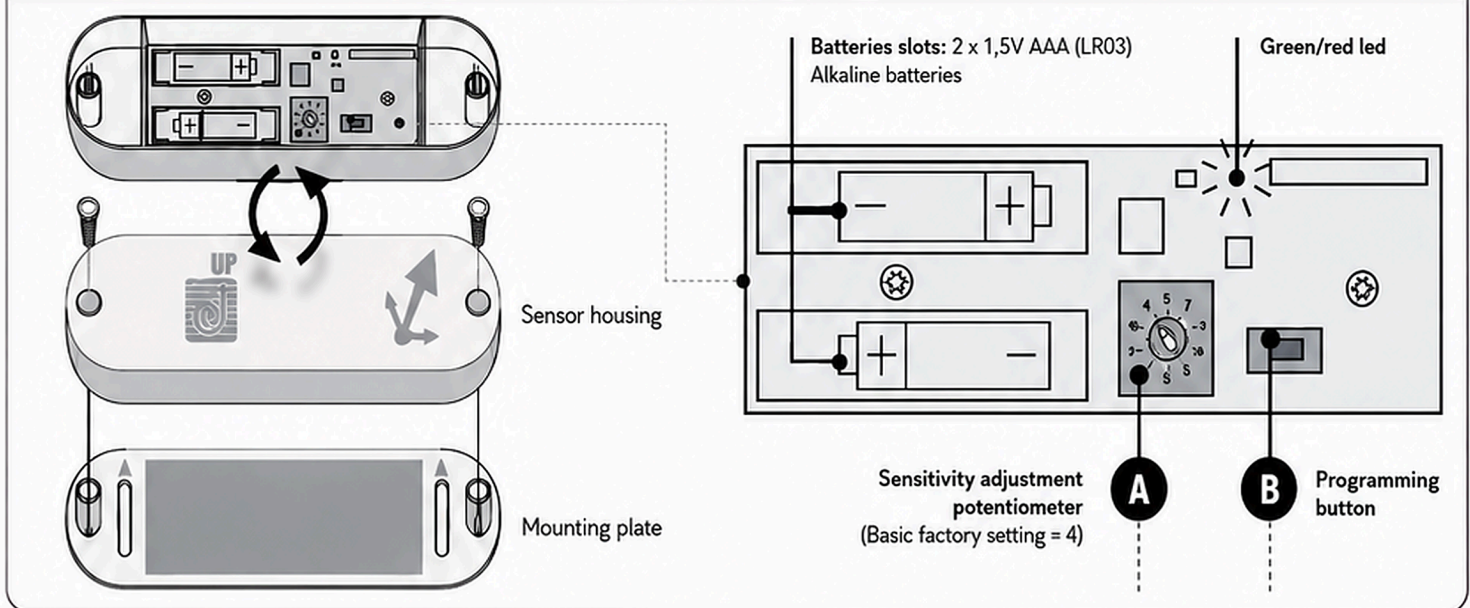

Gaposa Motion Sensor QCMSZ

QUICK REFERENCE GUIDE

Attention: Motion sensor does not protect the awning against strong sudden wind gusts. Keep the awning closed if there is a risk of such meteorological event. Wind gust durations must be over 6 seconds to trigger awning to retract.

Always use the highest quality of battery due to the Arizona heat.

PRODUCT DIAGRAM

SENSITIVITY ADJUSTMENT

Adjust the sensitivity to determine how much motion is required to trigger the awning to retract.